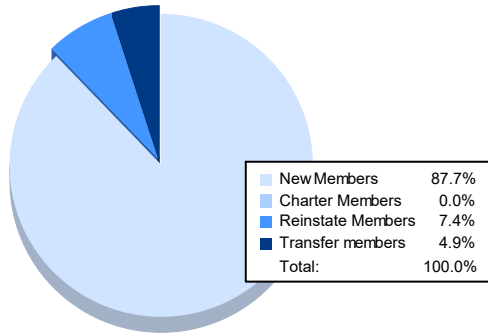

Year	New Clubs	Dropped Clubs	Gain/ Loss Clubs	New Members	Charter Members	Reinstate Members	Transfer Members	Total Member Added	Total Members Dropped	Gain/ Loss Members
2016-2017	0	1	-1	204	1	3	2	210	207	3
2017-2018	1	0	1	157	28	6	6	197	190	7
2018-2019	0	1	-1	165	1	2	4	172	178	-6
2019-2020	0	2	-2	80	0	6	0	86	200	-114
2020-2021	0	2	-2	71	0	6	4	81	218	-137
<b>Average</b>	<b>0</b>	<b>1</b>	<b>-1</b>	<b>135</b>	<b>6</b>	<b>5</b>	<b>3</b>	<b>149</b>	<b>199</b>	<b>-49</b>

### Membership Composition June 2021 Cumulative