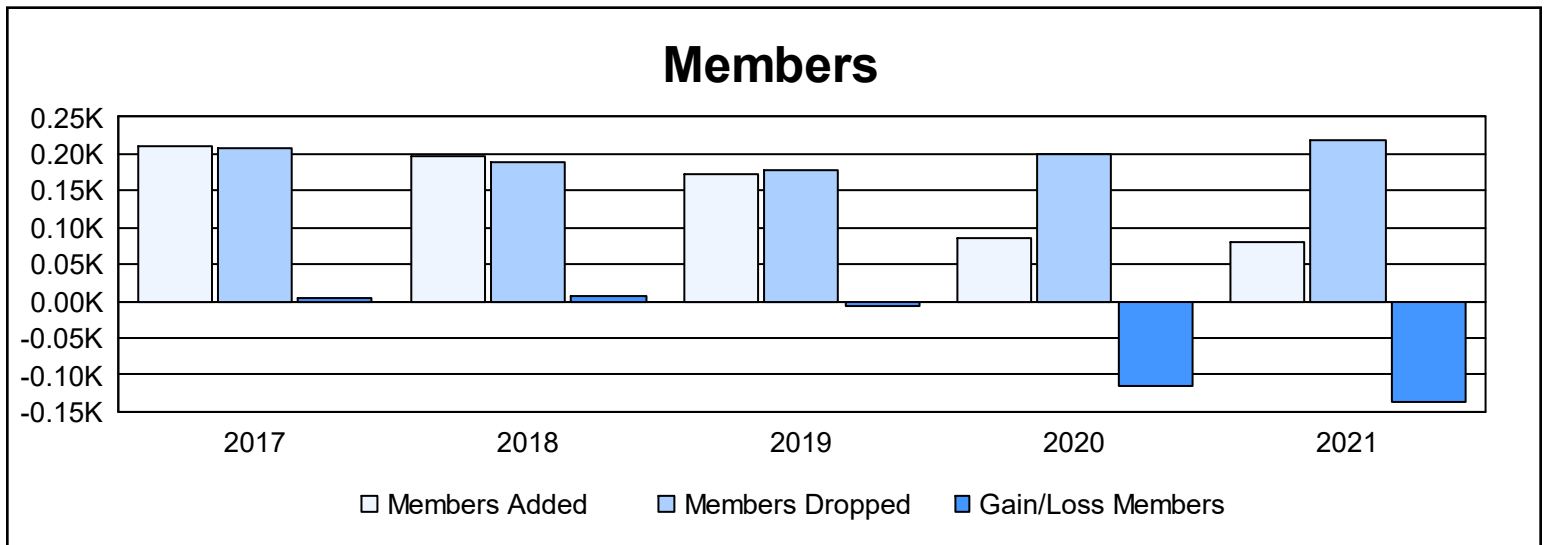

Year	New Clubs	Dropped Clubs	Gain/ Loss Clubs	New Members	Charter Members	Reinstate Members	Transfer Members	Total Member Added	Total Members Dropped	Gain/ Loss Members
2016-2017	0	1	-1	204	1	3	2	210	207	3
2017-2018	1	0	1	157	28	6	6	197	190	7
2018-2019	0	1	-1	165	1	2	4	172	178	-6
2019-2020	0	2	-2	80	0	6	0	86	200	-114
2020-2021	0	2	-2	71	0	6	4	81	218	-137
<b>Average</b>	<b>0</b>	<b>1</b>	<b>-1</b>	<b>135</b>	<b>6</b>	<b>5</b>	<b>3</b>	<b>149</b>	<b>199</b>	<b>-49</b>

### Membership Composition June 2021 Cumulative