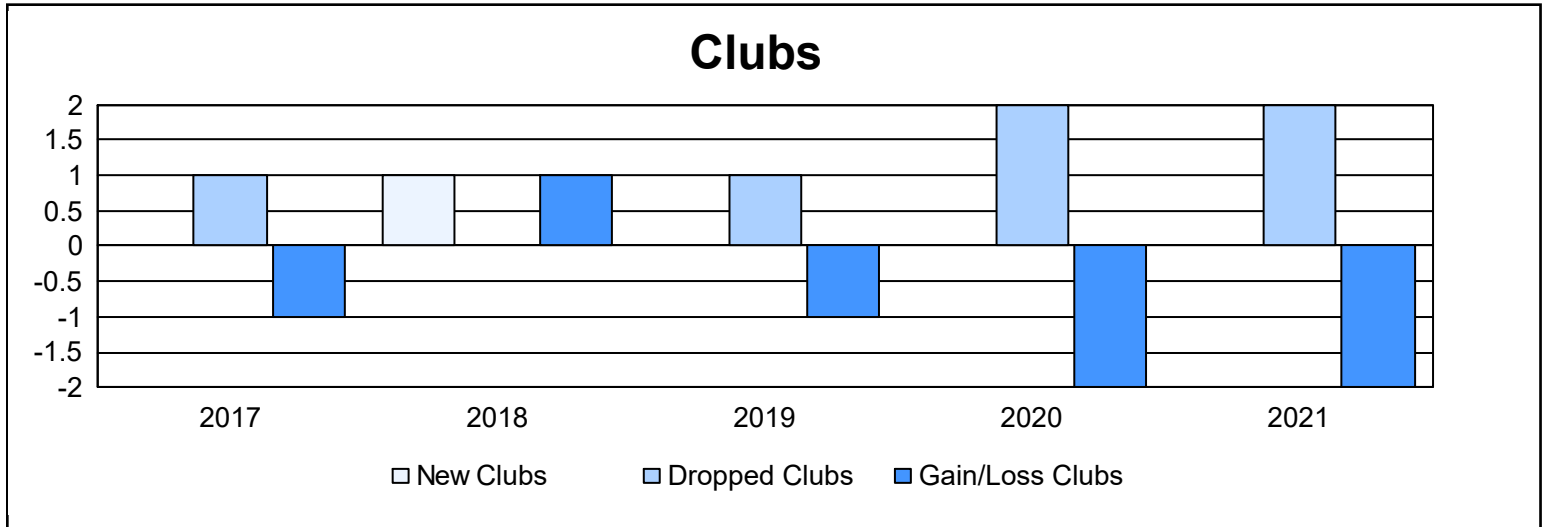

Year	New Clubs	Dropped Clubs	Gain/ Loss Clubs	New Members	Charter Members	Reinstate Members	Transfer Members	Total Member Added	Total Members Dropped	Gain/ Loss Members
2016-2017	0	1	-1	204	1	3	2	210	207	3
2017-2018	1	0	1	157	28	6	6	197	190	7
2018-2019	0	1	-1	165	1	2	4	172	178	-6
2019-2020	0	2	-2	80	0	6	0	86	200	-114
2020-2021	0	2	-2	71	0	6	4	81	218	-137
<b>Average</b>	<b>0</b>	<b>1</b>	<b>-1</b>	<b>135</b>	<b>6</b>	<b>5</b>	<b>3</b>	<b>149</b>	<b>199</b>	<b>-49</b>

### Membership Composition June 2021 Cumulative